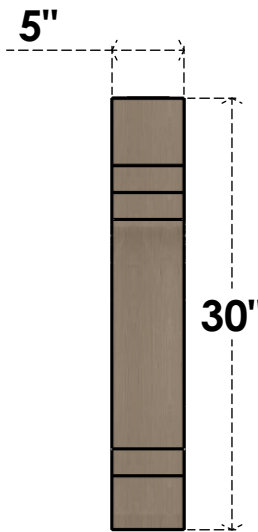

ITEM NUMBER: CORU05X10X30PECRCPR

5"W X 10"D X 30"H SERIES 2 THIN PESCADERO ROUGH CEDAR TIMBERTHANE FAUX WOOD CORBEL, PRIMED

SIDE PROFILE

FRONT PROFILE

ISOMETRIC

EKENA MILLWORK
2300 WEST MAIN ST.
CLARKSVILLE, TX 75426
TOLL FREE: 866-607-0453
WWW.EKENAMILLWORK.COM

NOTES

1. INSTALLATION TO BE COMPLETED IN ACCORDANCE WITH MANUFACTURER'S SPECIFICATIONS.
2. DRAWING MAY NOT BE TO SCALE
3. THIS DRAWING IS INTENDED FOR DESIGN AND PLANNING PURPOSES ONLY.
4. ALL INFORMATION CONTAINED HEREIN WAS CURRENT AT THE TIME OF DEVELOPMENT BUT MUST BE REVIEWED AND APPROVED BY THE PRODUCT MANUFACTURER TO BE CONSIDERED ACCURATE.
5. TIMBERTHANE ARCHITECTURAL PRODUCTS ARE MADE FROM HIGH DENSITY URETHANE AND COME FACTORY PRIMED