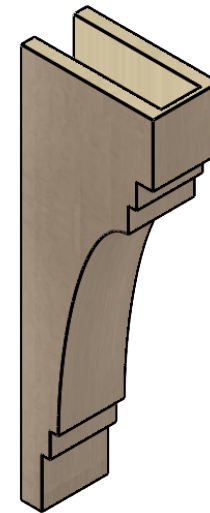

ITEM NUMBER: CORU05X10X30PECRCPR

5"W X 10"D X 30"H SERIES 2 THIN PESCADERO ROUGH CEDAR TIMBERTHANE FAUX WOOD CORBEL, PRIMED

SIDE PROFILE

FRONT PROFILE

ISOMETRIC

EKENA MILLWORK
2300 WEST MAIN ST.
CLARKSVILLE, TX 75426
TOLL FREE: 866-607-0453
WWW.EKENAMILLWORK.COM

NOTES

1. INSTALLATION TO BE COMPLETED IN ACCORDANCE WITH MANUFACTURER'S SPECIFICATIONS.
2. DRAWING MAY NOT BE TO SCALE
3. THIS DRAWING IS INTENDED FOR DESIGN AND PLANNING PURPOSES ONLY.
4. ALL INFORMATION CONTAINED HEREIN WAS CURRENT AT THE TIME OF DEVELOPMENT BUT MUST BE REVIEWED AND APPROVED BY THE PRODUCT MANUFACTURER TO BE CONSIDERED ACCURATE.
5. TIMBERTHANE ARCHITECTURAL PRODUCTS ARE MADE FROM HIGH DENSITY URETHANE AND COME FACTORY PRIMED