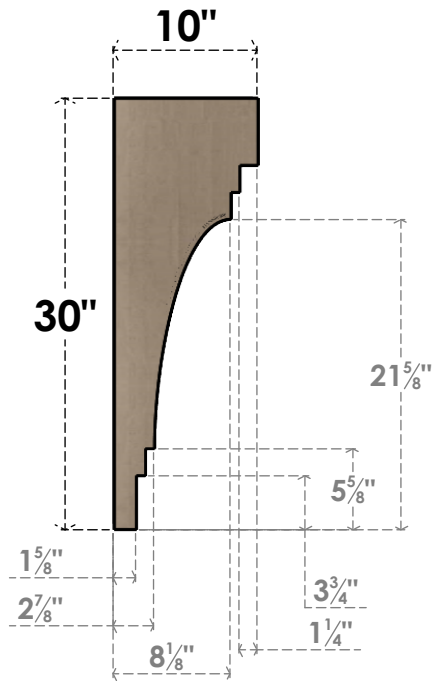

ITEM NUMBER: CORU05X10X30PECRCPR

5"W X 10"D X 30"H SERIES 2 THIN PESCADERO ROUGH CEDAR TIMBERTHANE FAUX WOOD CORBEL, PRIMED

SIDE PROFILE

FRONT PROFILE

ISOMETRIC

EKENA MILLWORK
2300 WEST MAIN ST.
CLARKSVILLE, TX 75426
TOLL FREE: 866-607-0453
WWW.EKENAMILLWORK.COM

NOTES

1. INSTALLATION TO BE COMPLETED IN ACCORDANCE WITH MANUFACTURER'S SPECIFICATIONS.
2. DRAWING MAY NOT BE TO SCALE
3. THIS DRAWING IS INTENDED FOR DESIGN AND PLANNING PURPOSES ONLY.
4. ALL INFORMATION CONTAINED HEREIN WAS CURRENT AT THE TIME OF DEVELOPMENT BUT MUST BE REVIEWED AND APPROVED BY THE PRODUCT MANUFACTURER TO BE CONSIDERED ACCURATE.
5. TIMBERTHANE ARCHITECTURAL PRODUCTS ARE MADE FROM HIGH DENSITY URETHANE AND COME FACTORY PRIMED